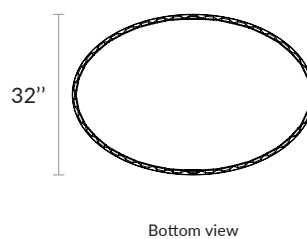

# VERSAILLES OVALE

Non contractual picture

AAE VERSAILLES OVALE US FP

Alain Ellouz  
.paris

<b>Type</b>	Chandelier Equipped with UL listed components
<b>Environment</b>	Indoor
<b>Material</b>	Crystals 5,9" x 4" and steel
<b>Suspension system</b>	Ceiling plate or false ceiling system and metal rod Ø 1" Overall drop : min h. 14"- max h. 84,8"
<b>Lighting system</b>	LED Strip 2,9W/ft (2700K or 3000K) - Dimmable intensity Remote transformer (concealed option upon request)
<b>Voltage</b>	24 V : transformer provided
<b>Wattage / Lumens</b>	VERSAILLES OVALE 80 : 20 W / 630 lm VERSAILLES OVALE 100 : 28 W / 870 lm VERSAILLES OVALE 120 : 35 W / 1135 lm VERSAILLES OVALE 150 : 40 W / 1360 lm

## Dimensions :

VERSAILLES OVALE 80

**Weight :** 55,1 lb / 25 Kg

VERSAILLES OVALE 100

66,1 lb / 30 Kg

VERSAILLES OVALE 120

110,2 lb / 50 Kg

VERSAILLES OVALE 150

VERSAILLES OVALE 80/100

VERSAILLES OVALE 120/150

- **VERSAILLES CANOPY**

Individual ceiling fixing.

VERSAILLES OVALE 80/100  
Ø 7,9"W x 1"H

VERSAILLES OVALE 120/150  
29,5"L x 5,5"W x 1,26"H

- **RODS AND CANOPY FINISHES**