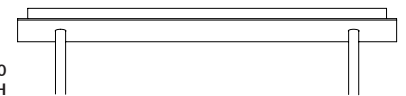

## FIXING SYSTEMS AND FINISHES

- **HIDDEN INDIVIDUAL FIXING**

System adapted to false ceilings for an aspect without a visible fixation (the rod comes out directly from the ceiling). The hole in the false ceiling can be finished with an eyelet .

VERSAILLES OVALE 80/100

VERSAILLES OVALE 120/150

- **VERSAILLES CANOPY**

Individual ceiling fixing.

VERSAILLES OVALE 80/100  
Ø 7,9"W x 1"H

VERSAILLES OVALE 120/150  
29,5"L x 5,5"W x 1,26"H

- **RODS AND CANOPY FINISHES**