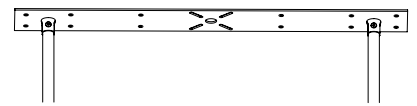

## Dimensions :

VERSAILLES OVALE 80

**Weight :** 55,1 lb / 25 Kg

VERSAILLES OVALE 100

66,1 lb / 30 Kg

VERSAILLES OVALE 120

110,2 lb / 50 Kg

VERSAILLES OVALE 150

## FIXING SYSTEMS AND FINISHES

- **HIDDEN INDIVIDUAL FIXING**

System adapted to false ceilings for an aspect without a visible fixation (the rod comes out directly from the ceiling). The hole in the false ceiling can be finished with an eyelet .

VERSAILLES OVALE 80/100

VERSAILLES OVALE 120/150

- **VERSAILLES CANOPY**

Individual ceiling fixing.

VERSAILLES OVALE 80/100  
Ø 7,9"W x 1"H

VERSAILLES OVALE 120/150  
29,5"L x 5,5"W x 1,26"H

- **RODS AND CANOPY FINISHES**