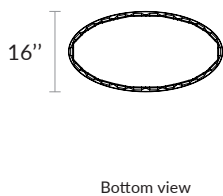

# VERSAILLES OVALE

Non contractual picture

AAE VERSAILLES OVALE US FP

Alain Ellouz  
.paris

<b>Type</b>	Chandelier Equipped with UL listed components
<b>Environment</b>	Indoor
<b>Material</b>	Crystals 5,9" x 4" and steel
<b>Suspension system</b>	Ceiling plate or false ceiling system and metal rod Ø 1" Overall drop : min h. 14"- max h. 84,8"
<b>Lighting system</b>	LED Strip 2,9W/ft (2700K or 3000K) - Dimmable intensity Remote transformer (concealed option upon request)
<b>Voltage</b>	24 V : transformer provided
<b>Wattage / Lumens</b>	VERSAILLES OVALE 80 : 20 W / 630 lm VERSAILLES OVALE 100 : 28 W / 870 lm VERSAILLES OVALE 120 : 35 W / 1135 lm VERSAILLES OVALE 150 : 40 W / 1360 lm

## Dimensions :

VERSAILLES OVALE 80

**Weight :** 55,1 lb / 25 Kg

VERSAILLES OVALE 100

66,1 lb / 30 Kg

VERSAILLES OVALE 120

110,2 lb / 50 Kg

VERSAILLES OVALE 150

VERSAILLES OVALE 80/100

VERSAILLES OVALE 120/150

- **VERSAILLES CANOPY**

Individual ceiling fixing.

VERSAILLES OVALE 80/100  
Ø 7,9"W x 1"H

VERSAILLES OVALE 120/150  
29,5"L x 5,5"W x 1,26"H

- **RODS AND CANOPY FINISHES**