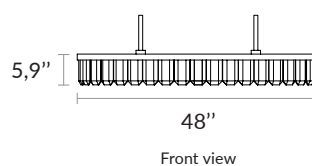

# VERSAILLES OVALE

Non contractual picture

AAE VERSAILLES OVALE US FP

Alain Ellouz  
.paris

<b>Type</b>	Chandelier Equipped with UL listed components
<b>Environment</b>	Indoor
<b>Material</b>	Crystals 5,9" x 4" and steel
<b>Suspension system</b>	Ceiling plate or false ceiling system and metal rod Ø 1" Overall drop : min h. 14"- max h. 84,8"
<b>Lighting system</b>	LED Strip 2,9W/ft (2700K or 3000K) - Dimmable intensity Remote transformer (concealed option upon request)
<b>Voltage</b>	24 V : transformer provided
<b>Wattage / Lumens</b>	VERSAILLES OVALE 80 : 20 W / 630 lm VERSAILLES OVALE 100 : 28 W / 870 lm VERSAILLES OVALE 120 : 35 W / 1135 lm VERSAILLES OVALE 150 : 40 W / 1360 lm

## Dimensions :

VERSAILLES OVALE 80

**Weight :** 55,1 lb / 25 Kg

VERSAILLES OVALE 100

66,1 lb / 30 Kg

VERSAILLES OVALE 120

110,2 lb / 50 Kg

VERSAILLES OVALE 150

VERSAILLES OVALE 80/100

VERSAILLES OVALE 120/150

- **VERSAILLES CANOPY**

Individual ceiling fixing.

VERSAILLES OVALE 80/100  
Ø 7,9"W x 1"H

VERSAILLES OVALE 120/150  
29,5"L x 5,5"W x 1,26"H

- **RODS AND CANOPY FINISHES**