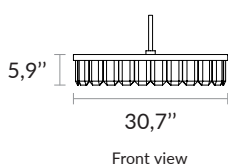

# VERSAILLES OVALE

Non contractual picture

AAE VERSAILLES OVALE US FP

Alain Ellouz  
.paris

<b>Type</b>	Chandelier Equipped with UL listed components
<b>Environment</b>	Indoor
<b>Material</b>	Crystals 5,9" x 4" and steel
<b>Suspension system</b>	Ceiling plate or false ceiling system and metal rod Ø 1" Overall drop : min h. 14"- max h. 84,8"
<b>Lighting system</b>	LED Strip 2,9W/ft (2700K or 3000K) - Dimmable intensity Remote transformer (concealed option upon request)
<b>Voltage</b>	24 V : transformer provided
<b>Wattage / Lumens</b>	VERSAILLES OVALE 80 : 20 W / 630 lm VERSAILLES OVALE 100 : 28 W / 870 lm VERSAILLES OVALE 120 : 35 W / 1135 lm VERSAILLES OVALE 150 : 40 W / 1360 lm

## Dimensions :

VERSAILLES OVALE 80

**Weight :** 55,1 lb / 25 Kg

VERSAILLES OVALE 100

66,1 lb / 30 Kg

VERSAILLES OVALE 120

110,2 lb / 50 Kg

VERSAILLES OVALE 150

VERSAILLES OVALE 80/100

VERSAILLES OVALE 120/150

- **VERSAILLES CANOPY**

Individual ceiling fixing.

VERSAILLES OVALE 80/100  
Ø 7,9"W x 1"H

VERSAILLES OVALE 120/150  
29,5"L x 5,5"W x 1,26"H

- **RODS AND CANOPY FINISHES**